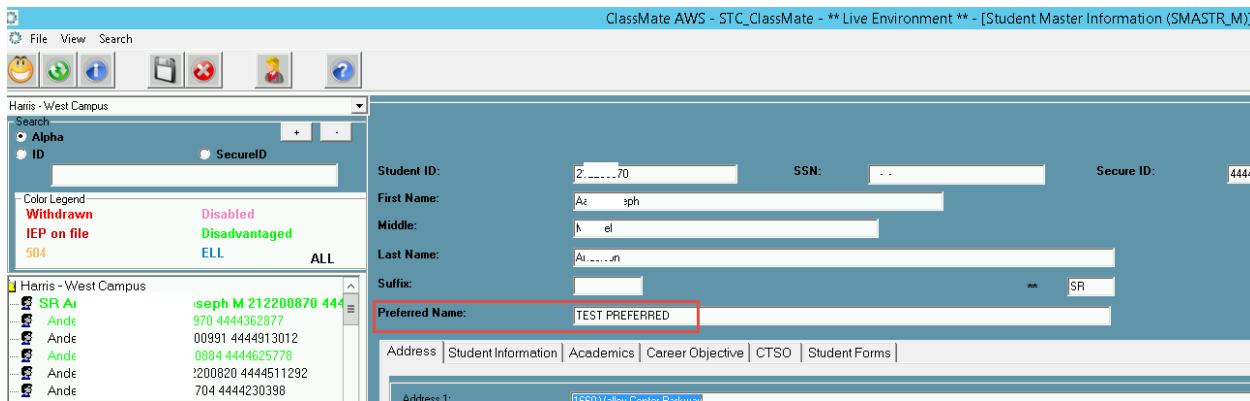

Summary Table: Enhancement Screen Shots

Release: 11/16/2021

❖ CMW-1093 – Windows module > Student Master Information (SMASTR_M) > Preferred Name field