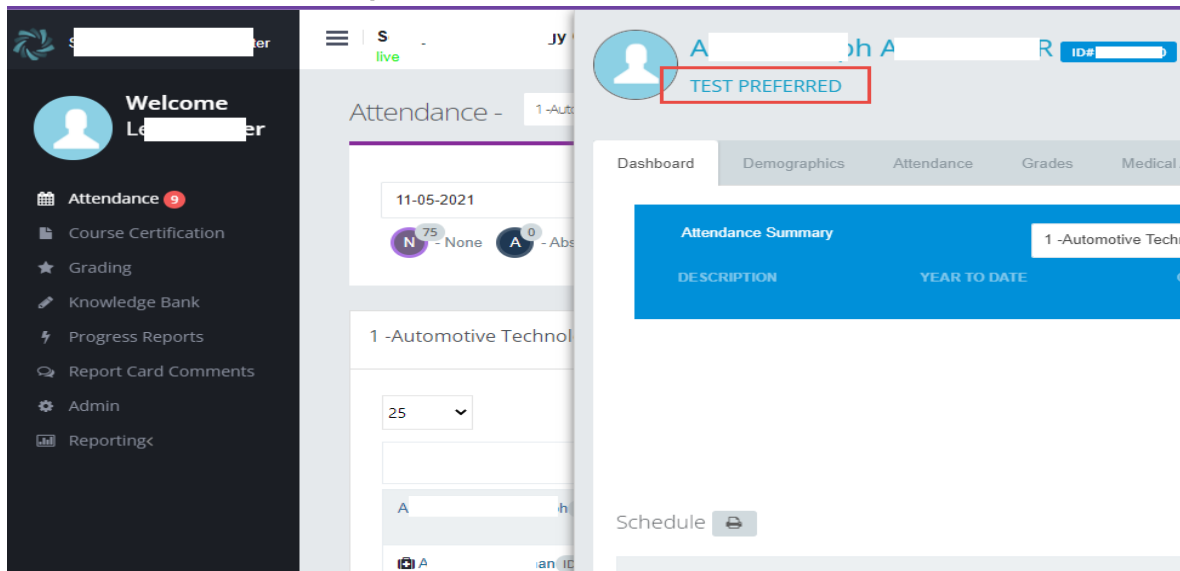

Teacher Web > Student Snapshot